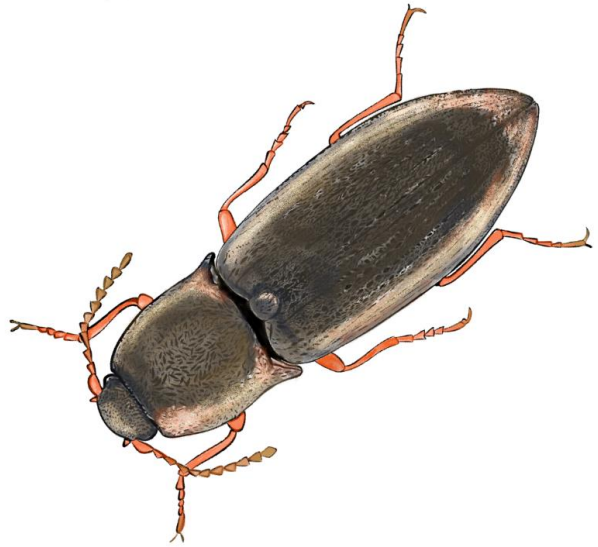

Click Beetle

(*Selatosomus nigricornis*)

Use this black outline as a template to bend the pipe-cleaners around. You can use the colours suggested or choose your own.

After twisting them around to fix them in place trim the pipe-cleaners to size.