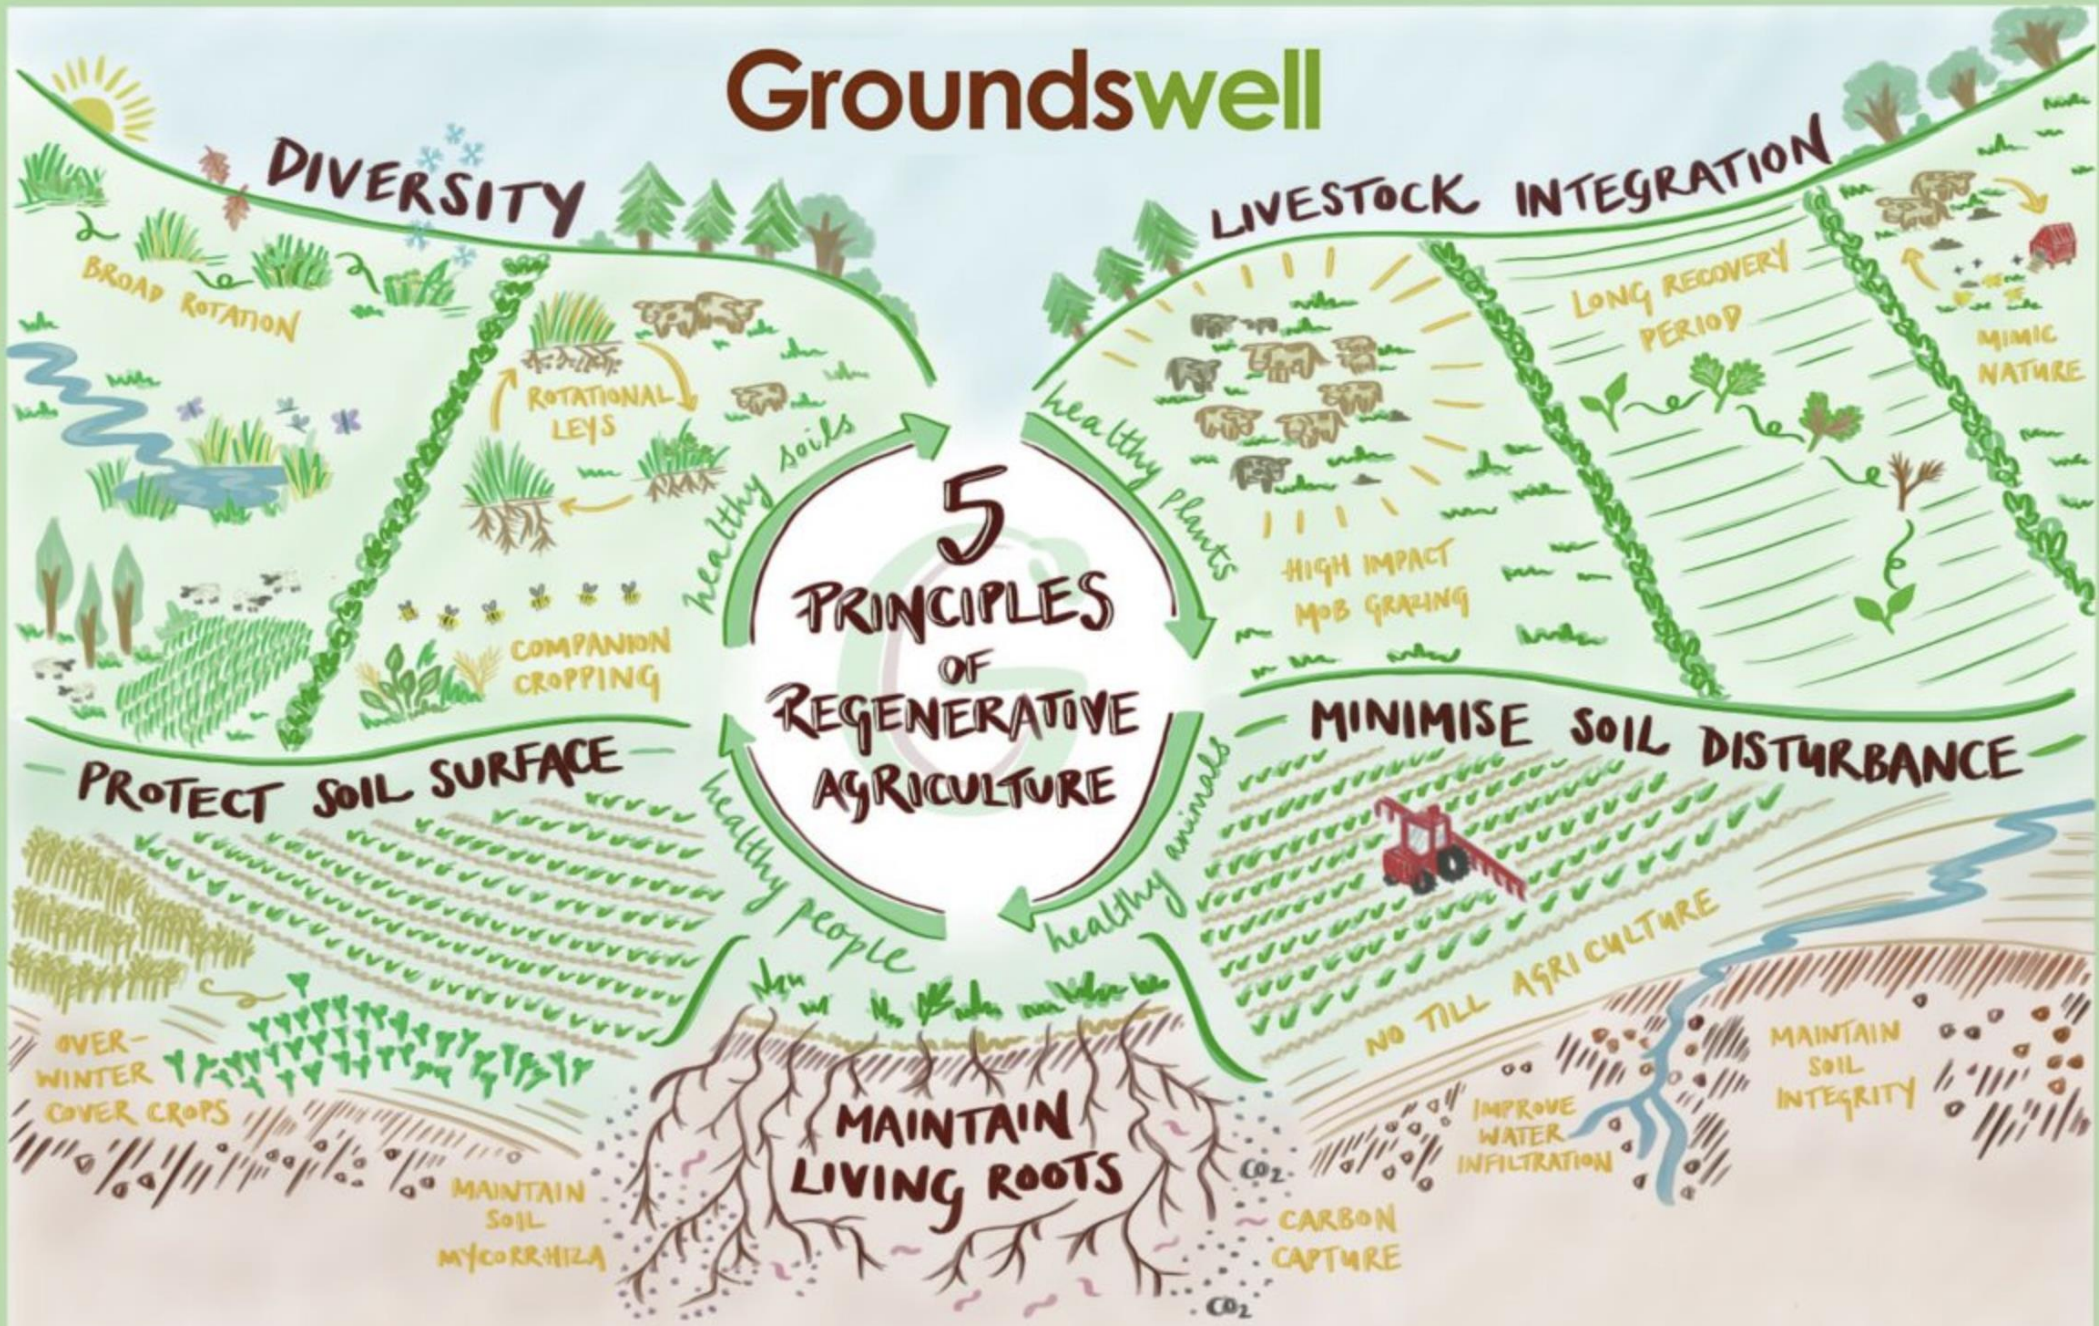

Groundswell