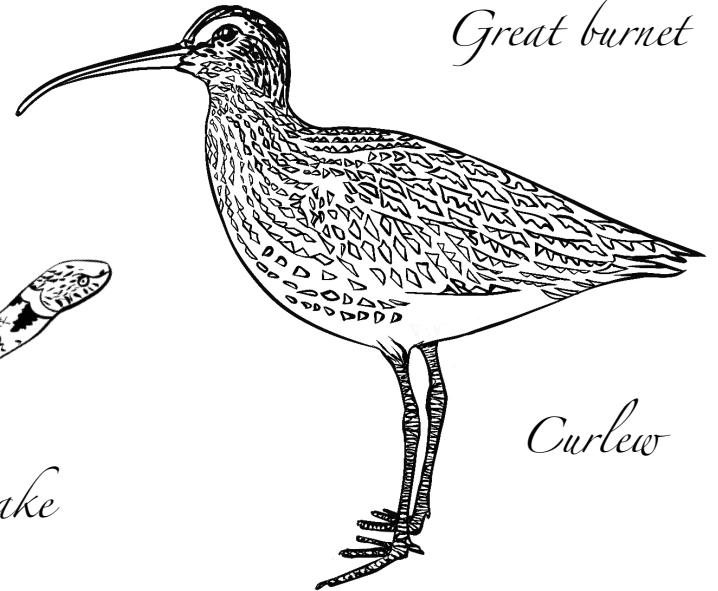

Six spot burnet moth

Curlew

*A selection of species
found in
Floodplain Meadows*

Great burnet

Click beetle

Devil's bit scabious

Damselfly

Grass snake

Curlew