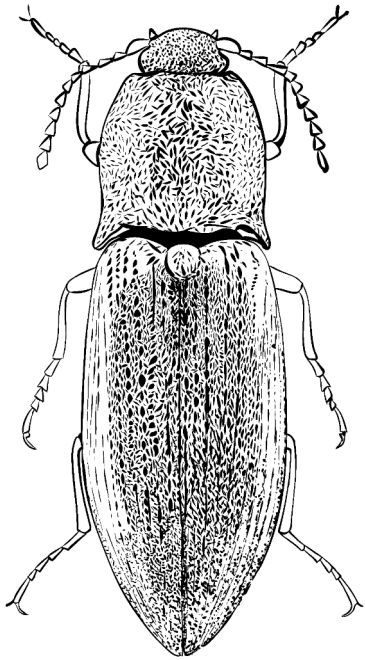

Six spot burnet moth

Curlew

*A selection of species
found in
Floodplain Meadows*

Great burnet

Click beetle

Devil's bit scabious

Damselfly

Grass snake

Curlew