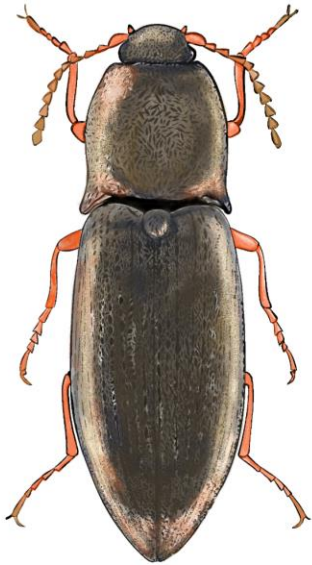

Six spot burnet moth

Curlew

*A selection of species
found in
Floodplain Meadows*

Damselfly

Great burnet

Click beetle

Devil's bit scabious

Grass snake

Curlew