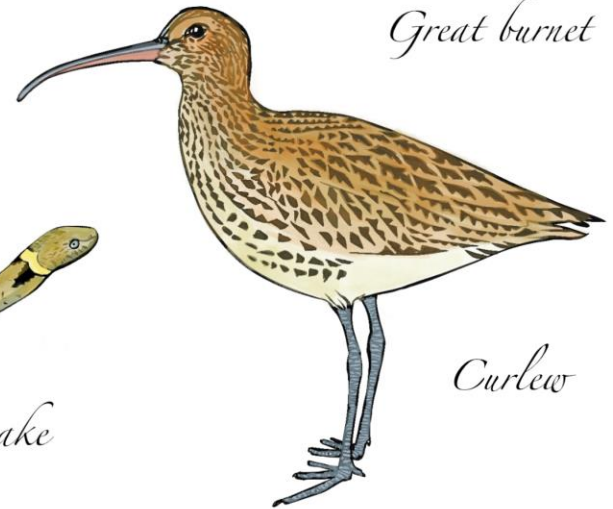

Six spot burnet moth

Curlew

*A selection of species
found in
Floodplain Meadows*

Damselfly

Great burnet

Click beetle

Devil's bit scabious

Grass snake

Curlew